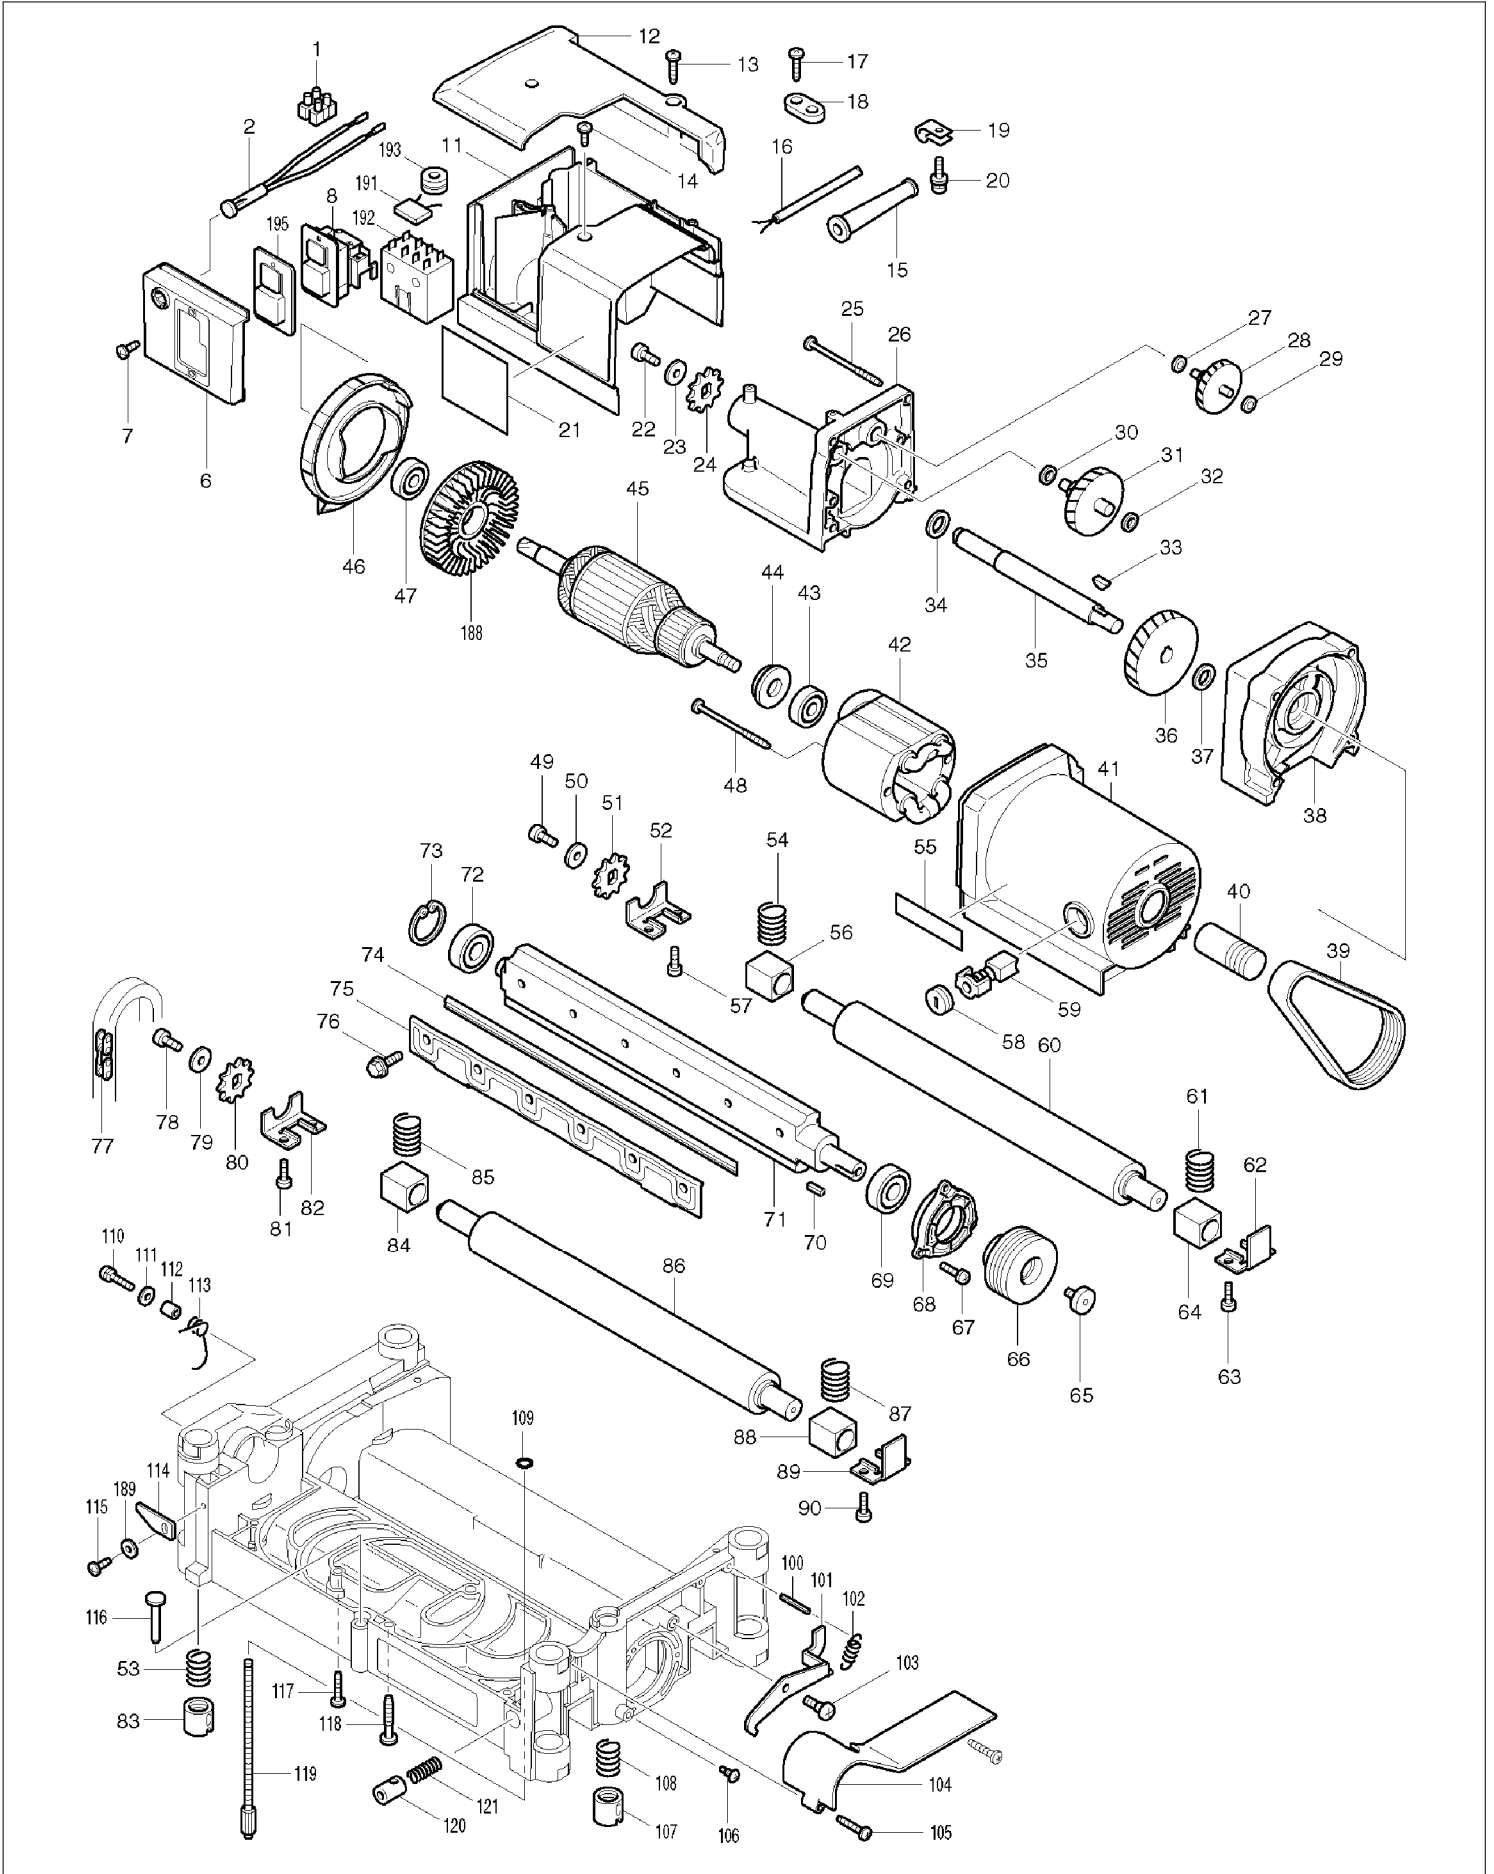

SPARE PARTS LIST

MODEL NO. 2012NB

ITEM	PART NO.	DESCRIPTION	QTY	NOTE
188	240003-4	FAN 80	1	
189	941051-3	FLAT WASHER 4	1	
191	645200-1	NOISE SUPPRESSOR	1	
192	*****	*****	***	*****
193	*****	*****	***	*****
194	282017-7	CHAIN	1	
195	414301-4	DUST COVER	1	
A01	762014-4	MAGNETIC HOLDER	2	
A02	782203-5	SOCKET WRENCH 9	1	
A03	783208-8	HEX. WRENCH 2.5	1	
A04	824002-0	PLASTIC CASE	1	
A05	122696-8	HOOD ASS'Y	1	
A06	*****	*****	***	*****

SERVICE DRAWING

MODEL NO. 2012NB