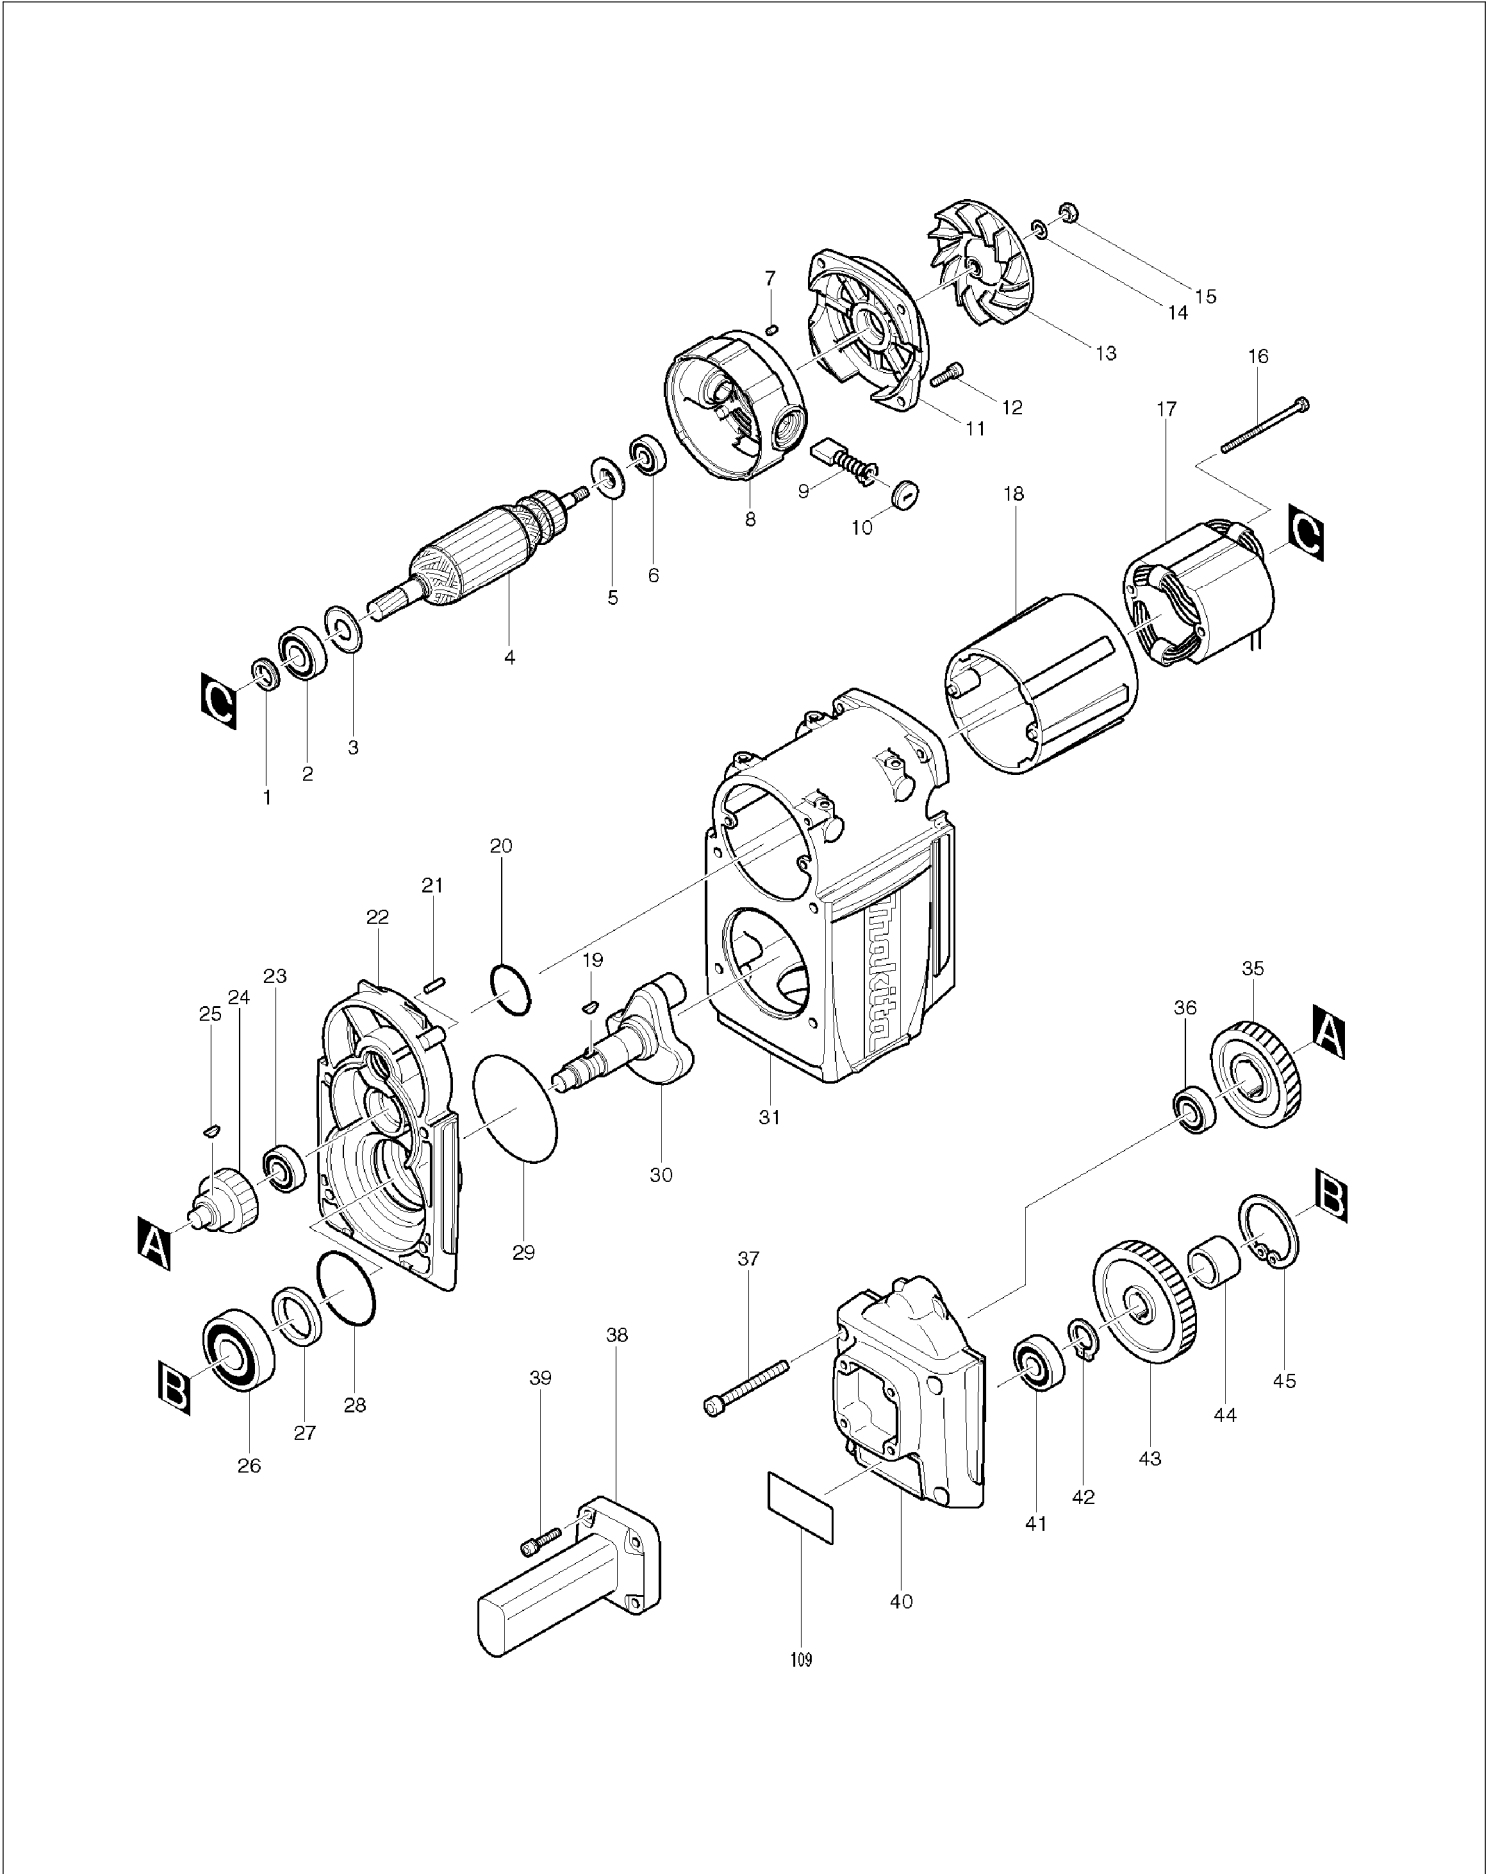

SERVICE DRAWING

MODEL NO. HM1801