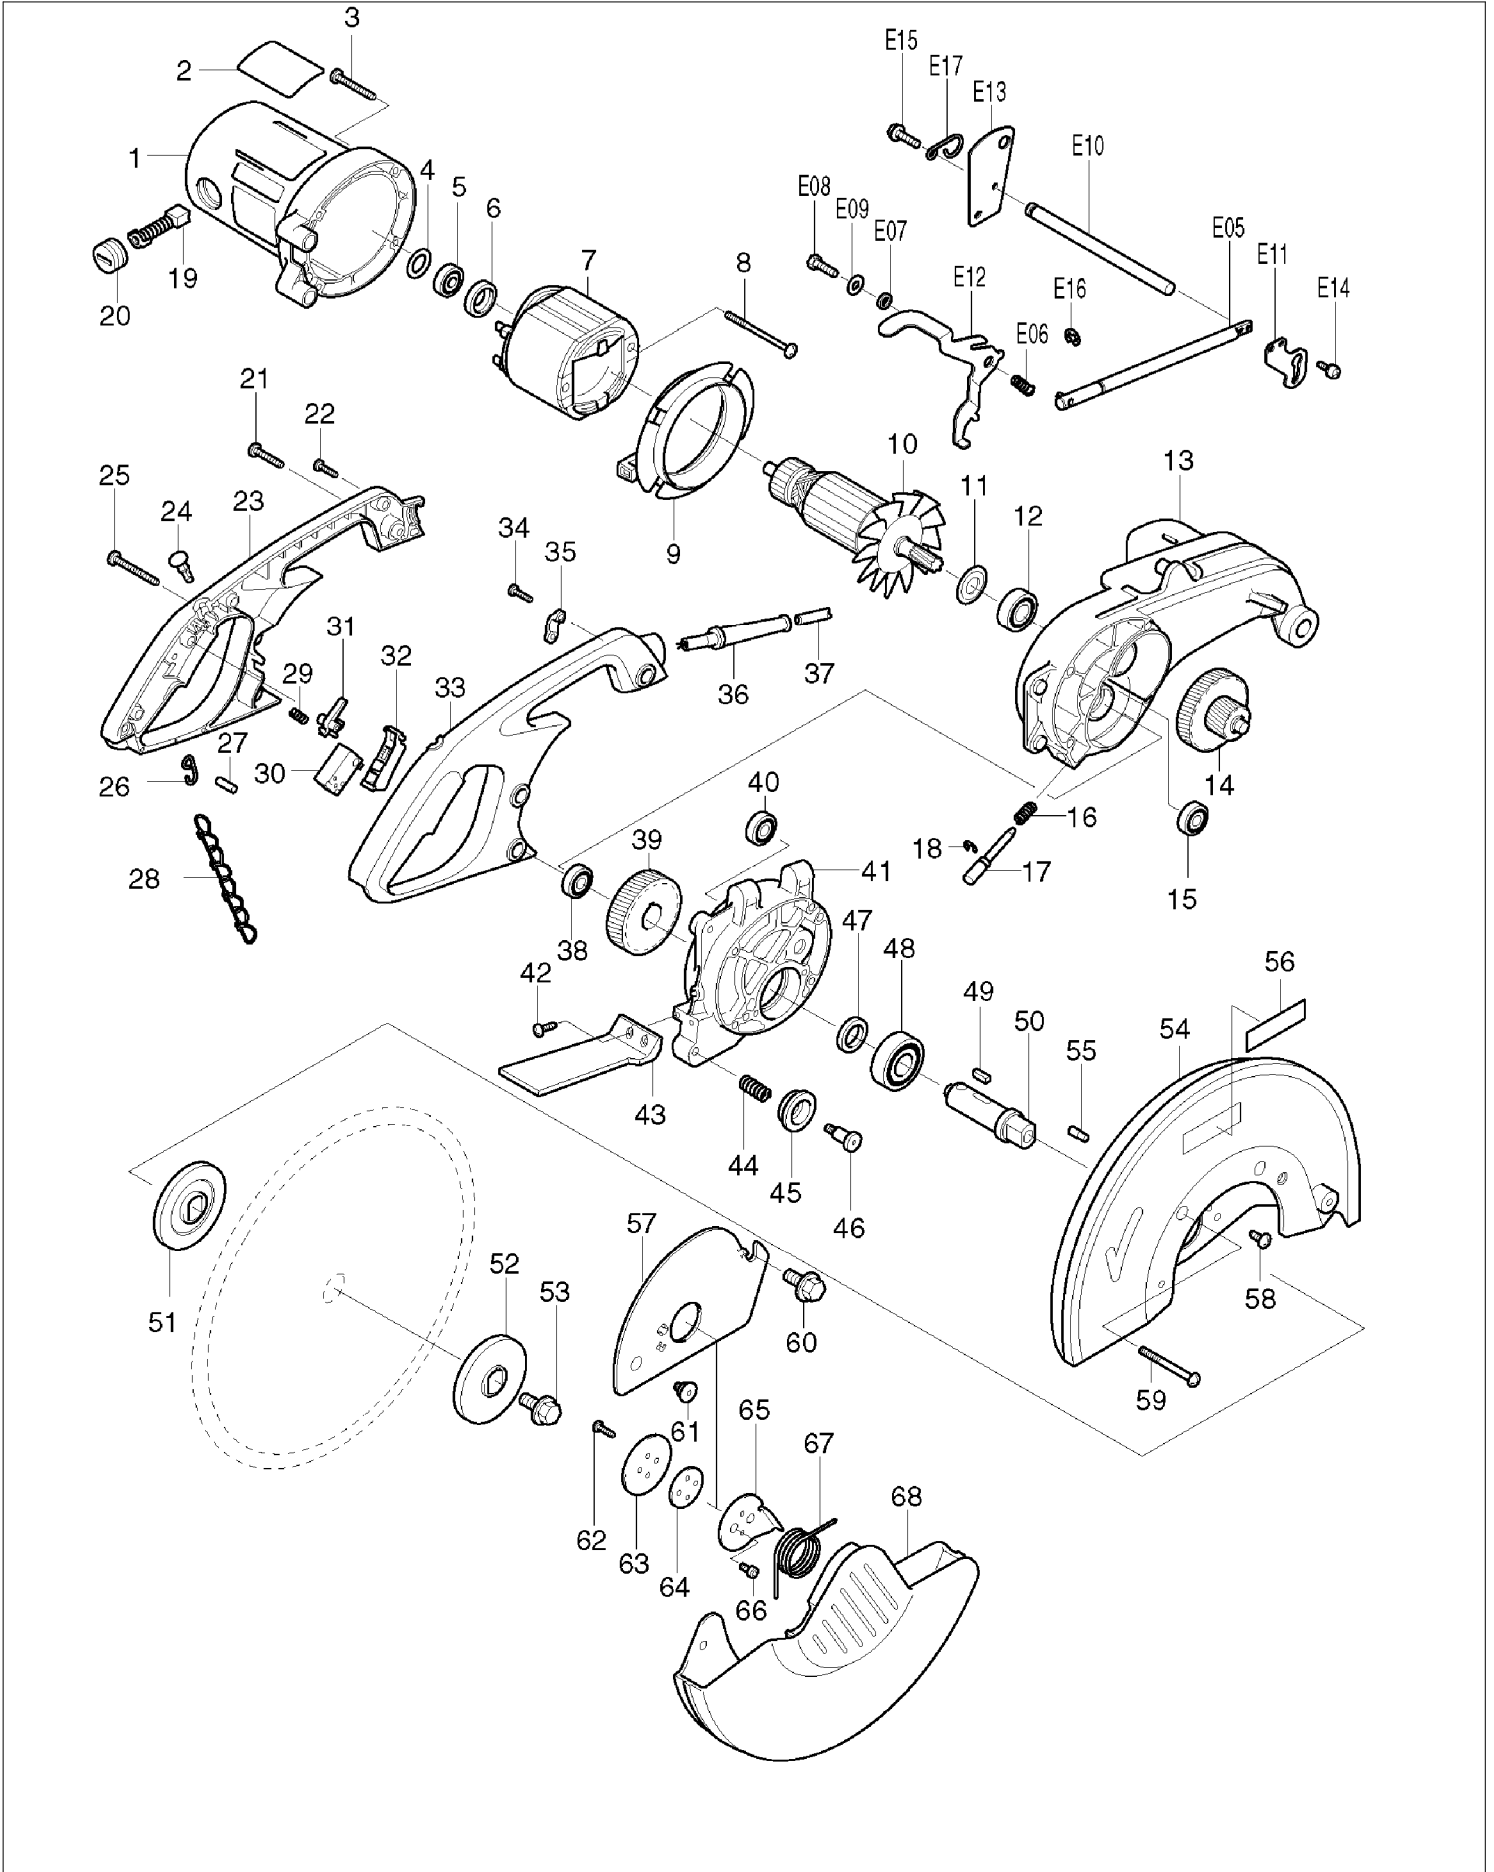

SERVICE DRAWING

MODEL NO. LC1230