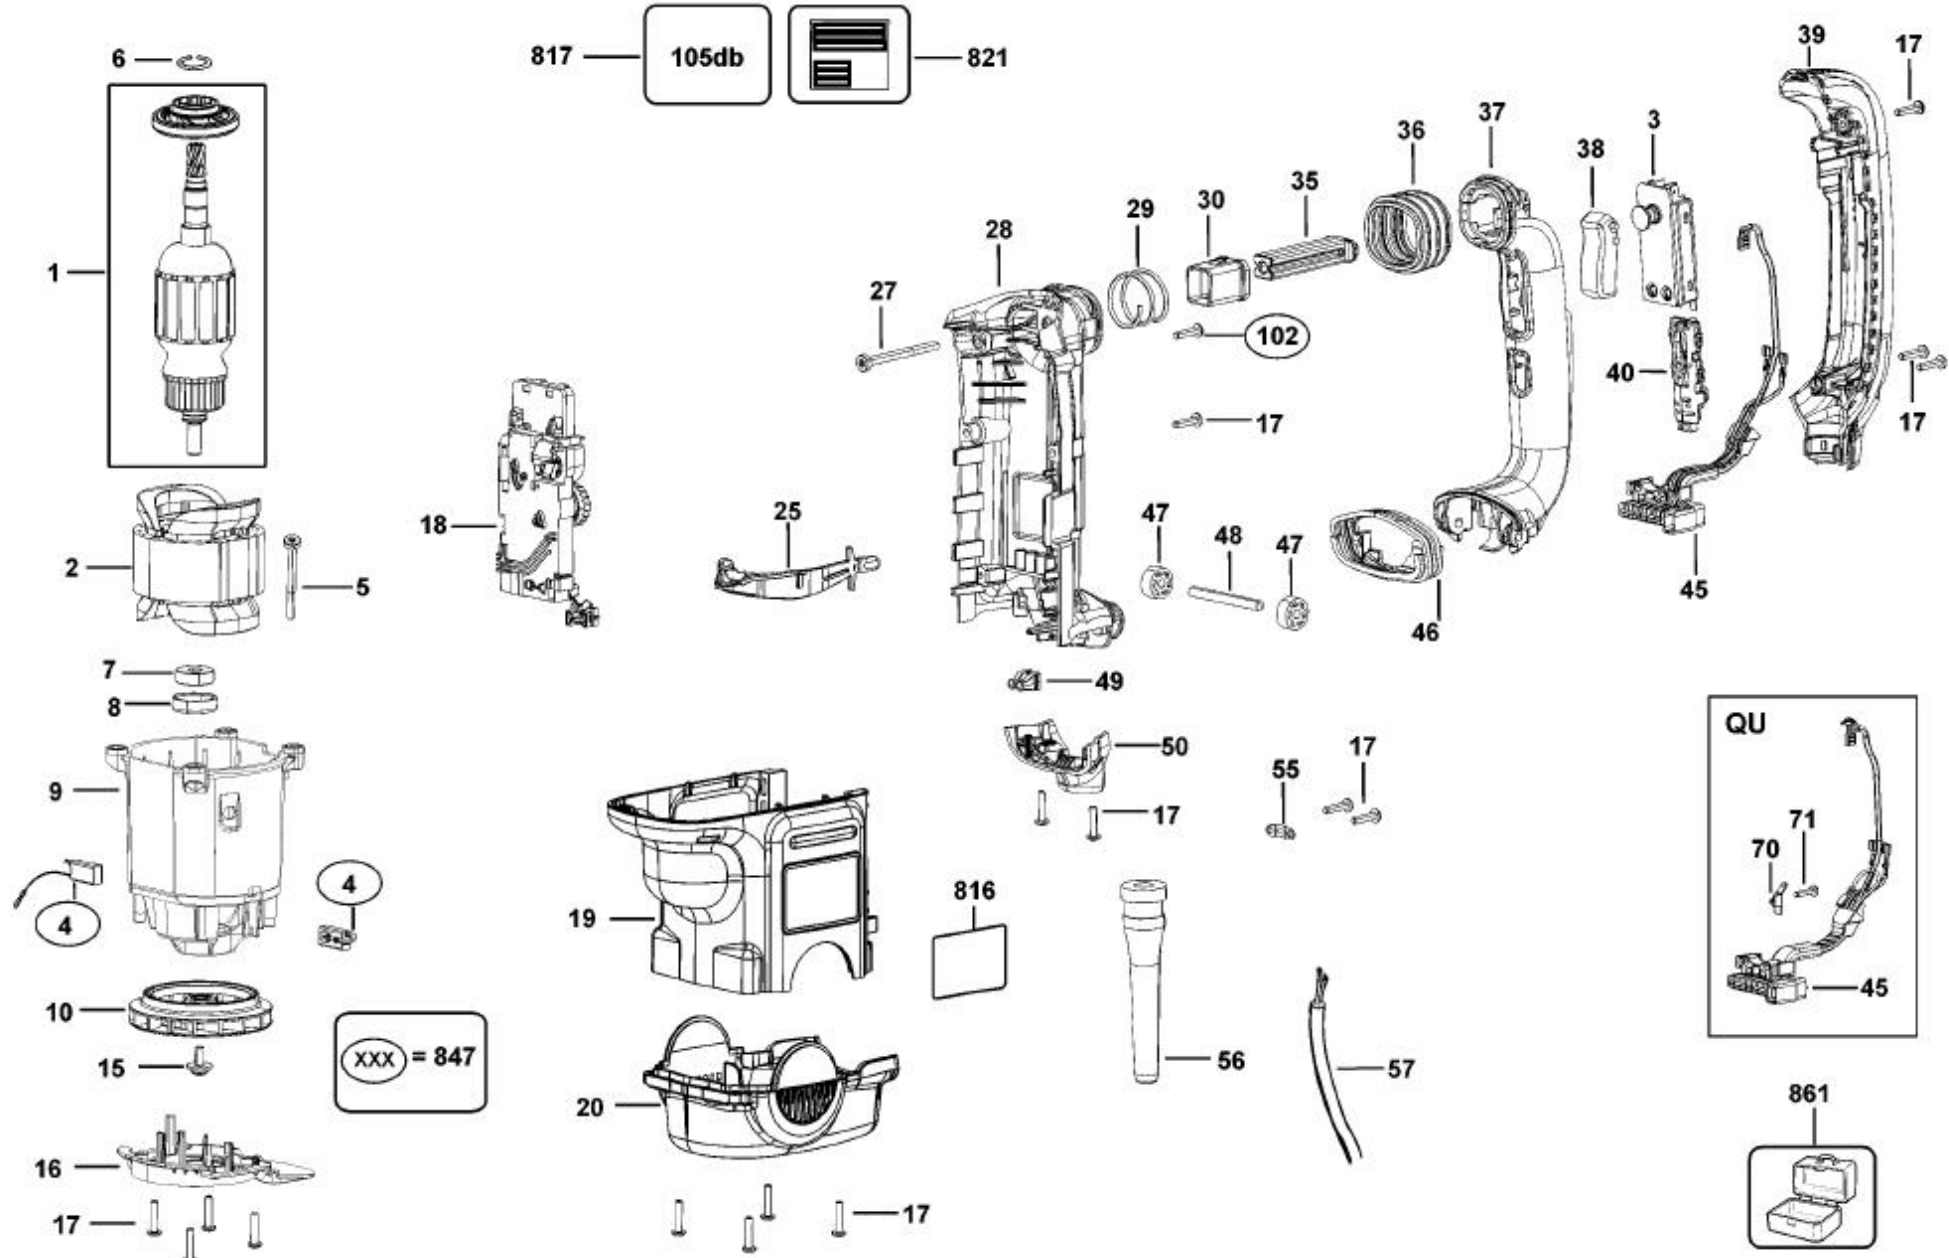

ROTARY HAMMER

D25763K

TYPE 1

E15992.tif