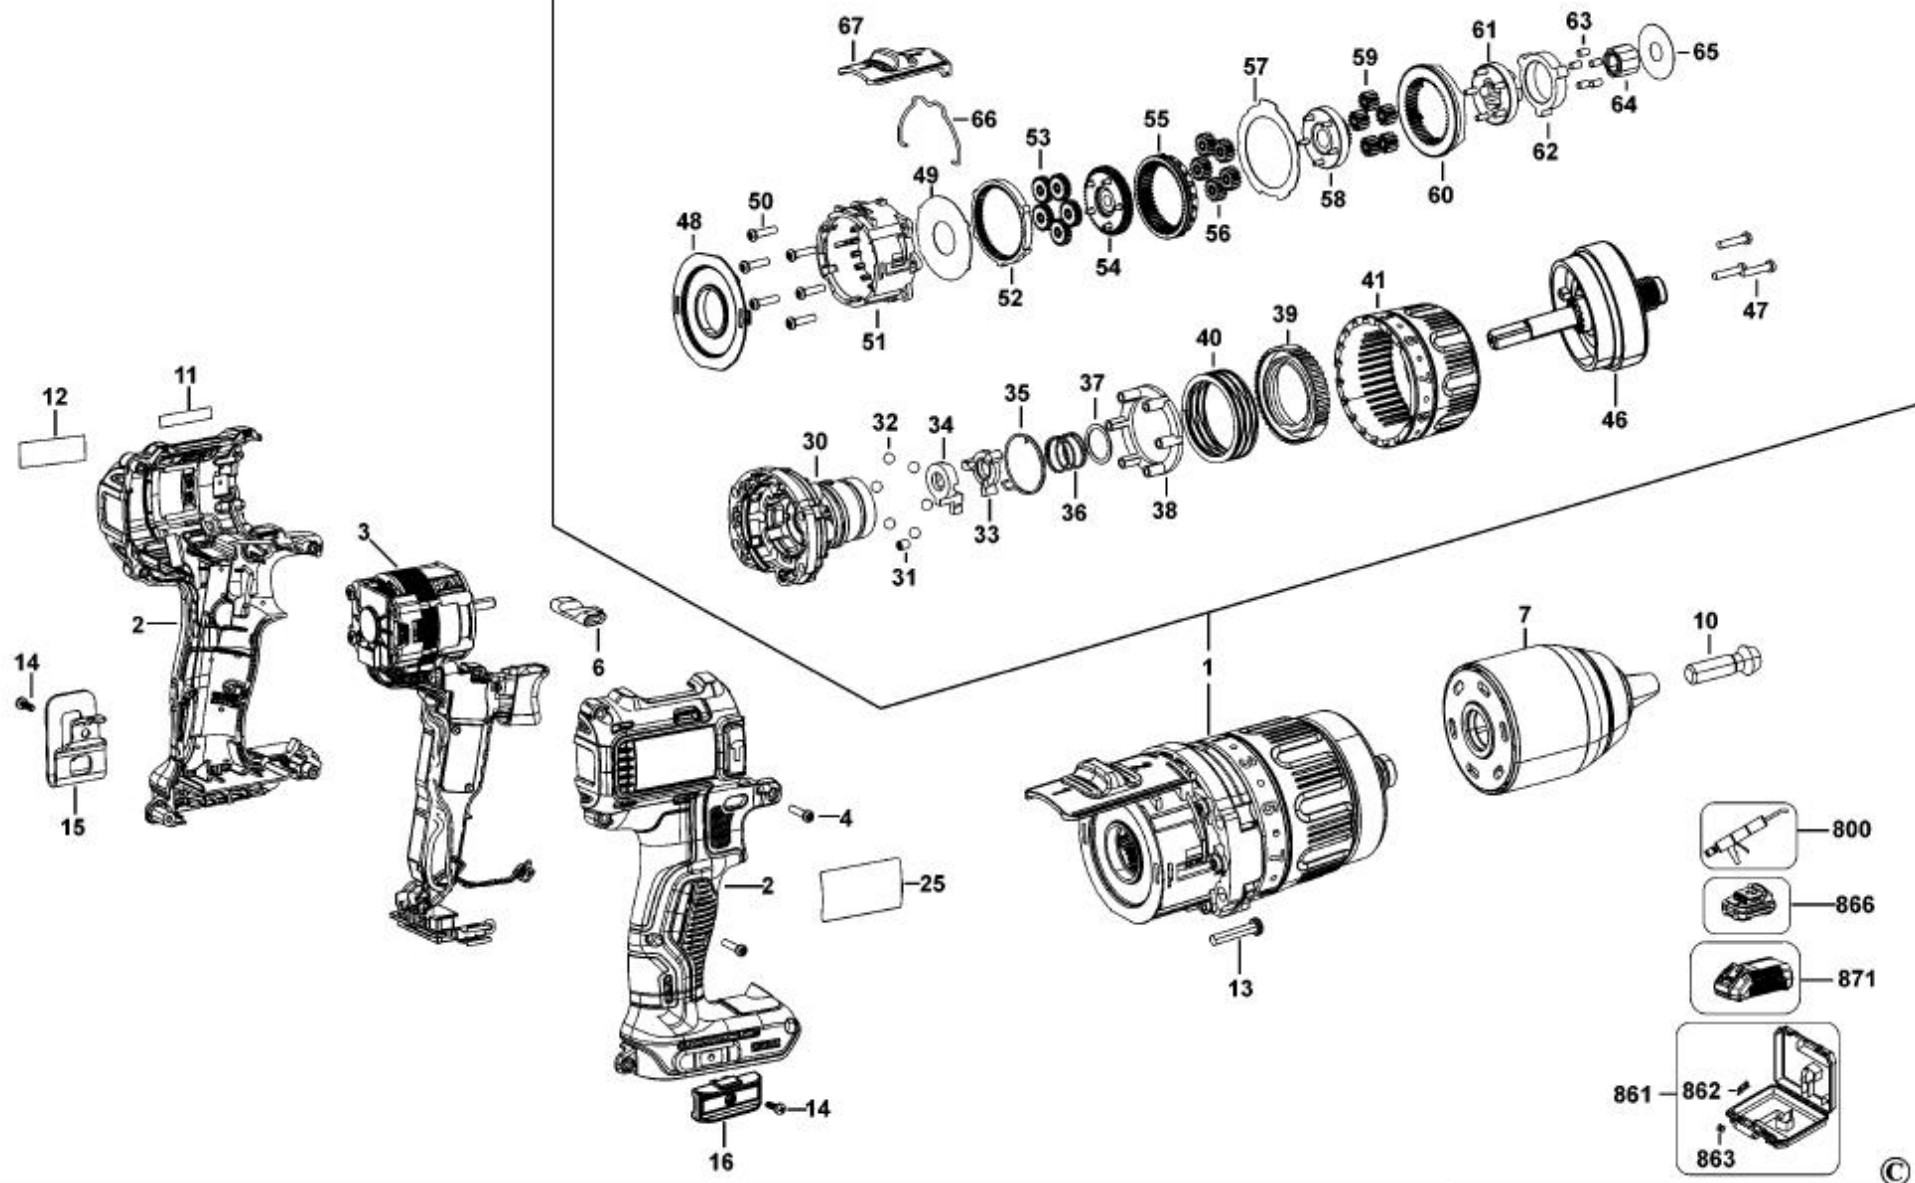

# CORDLESS DRILL 18V LI-ION

# DCD795

# TYPE 10

E17292.tif