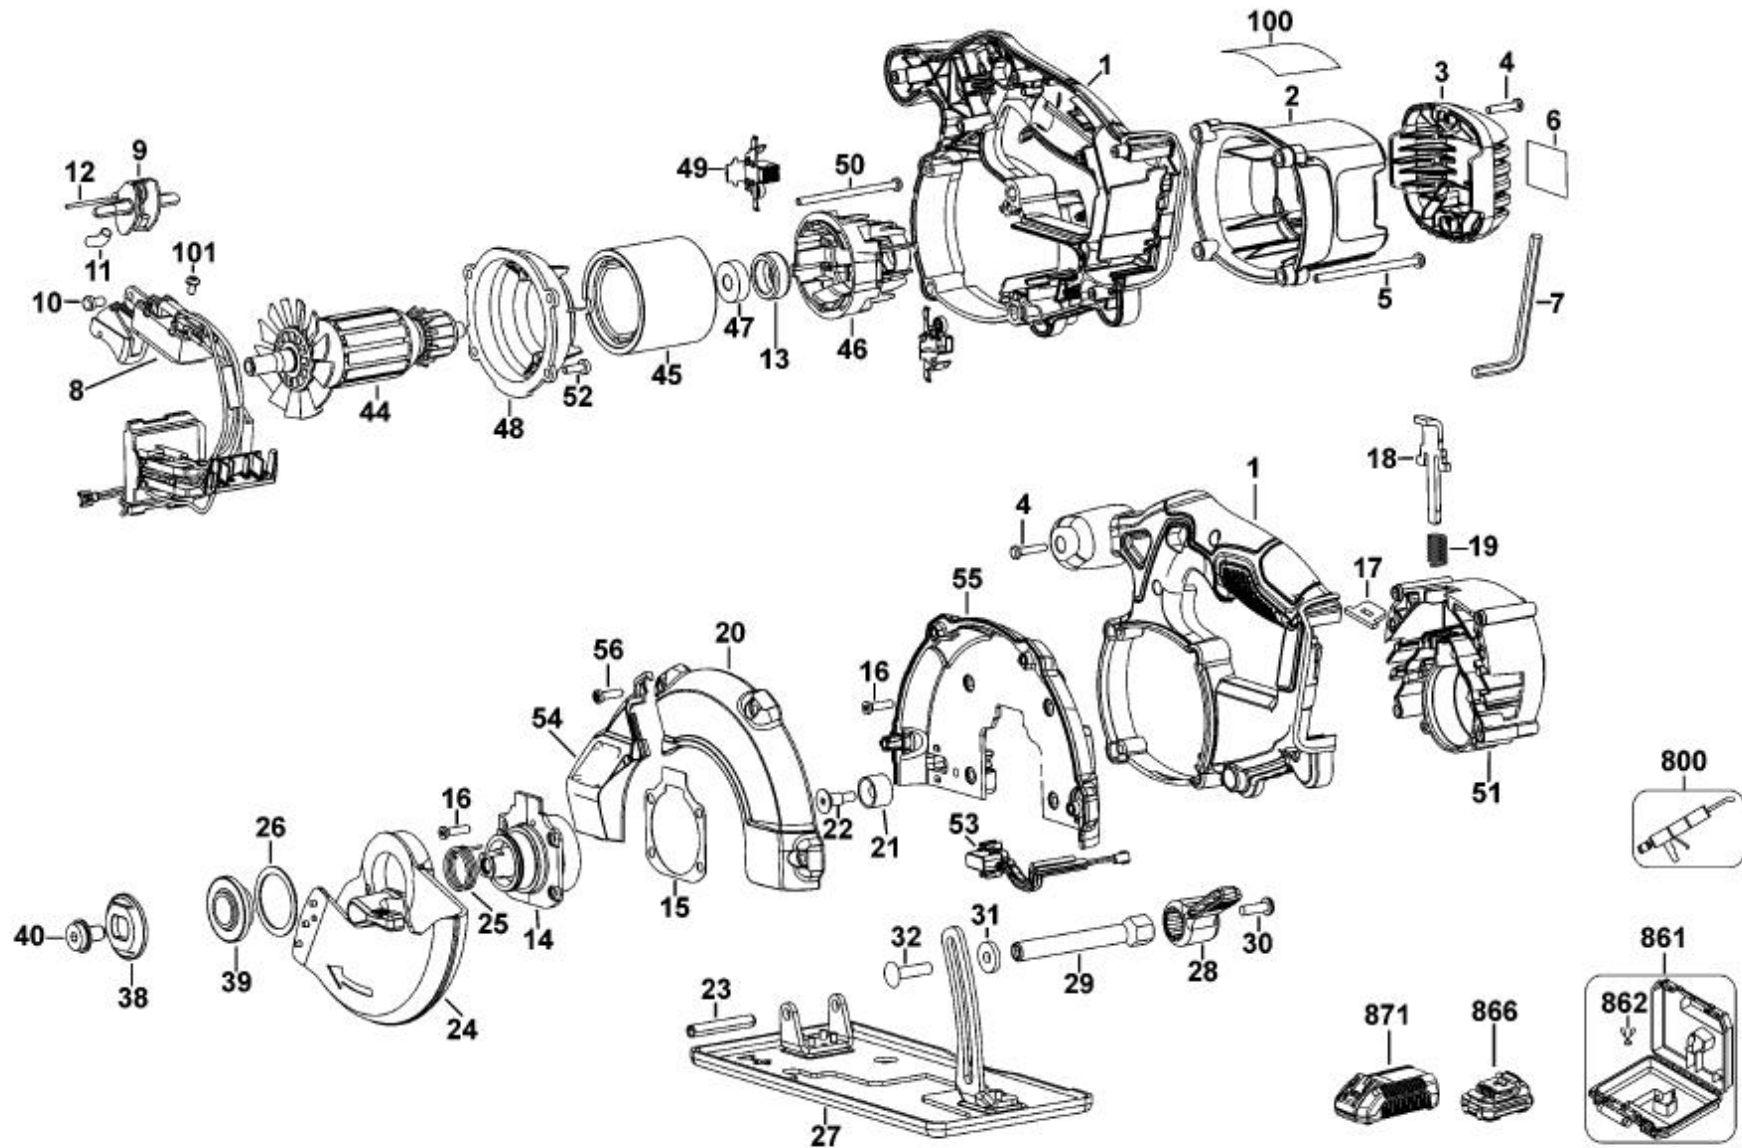

CORDLESS CIRCULAR SAW

DCS373

TYPE 1

E16740.tif