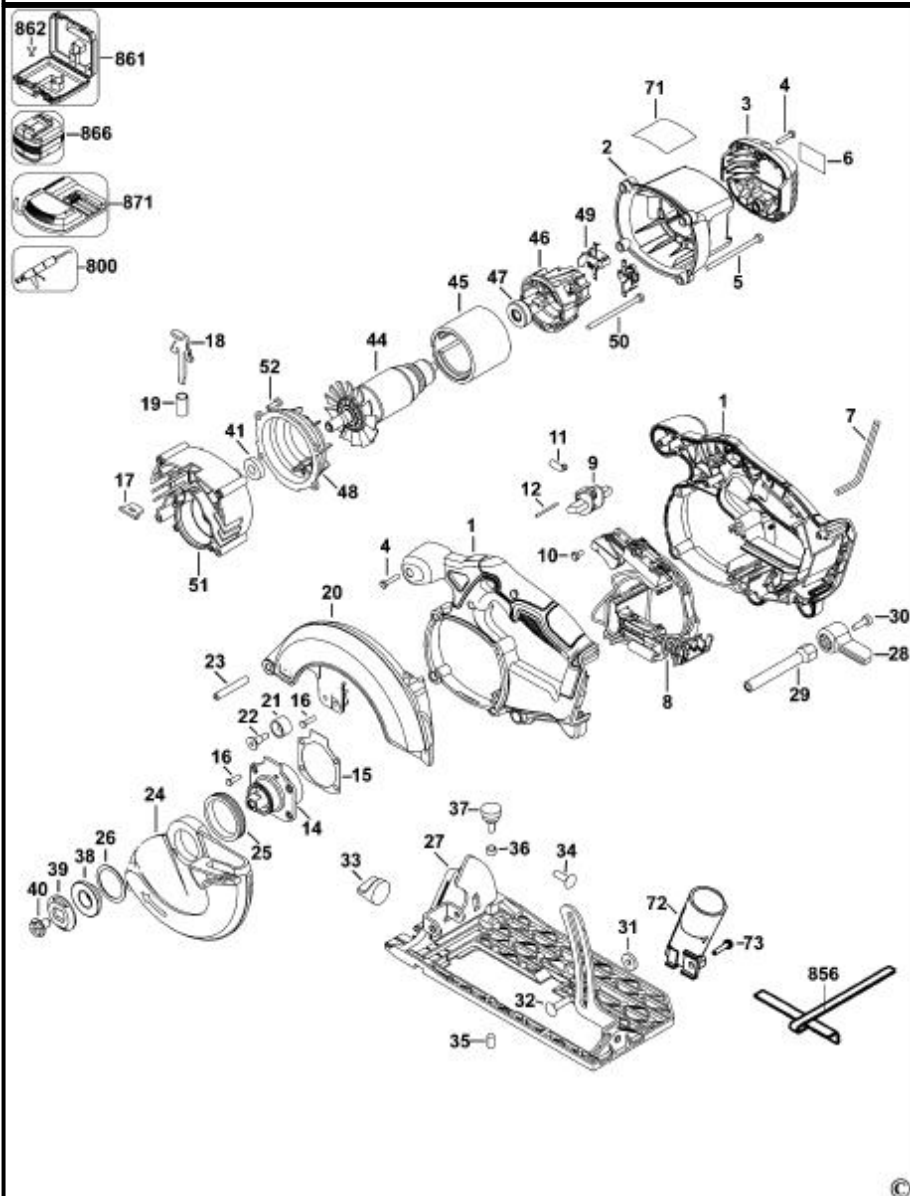

# CORDLESS CIRCULAR SAW

# DCS391

# TYPE 1

E16310.tif