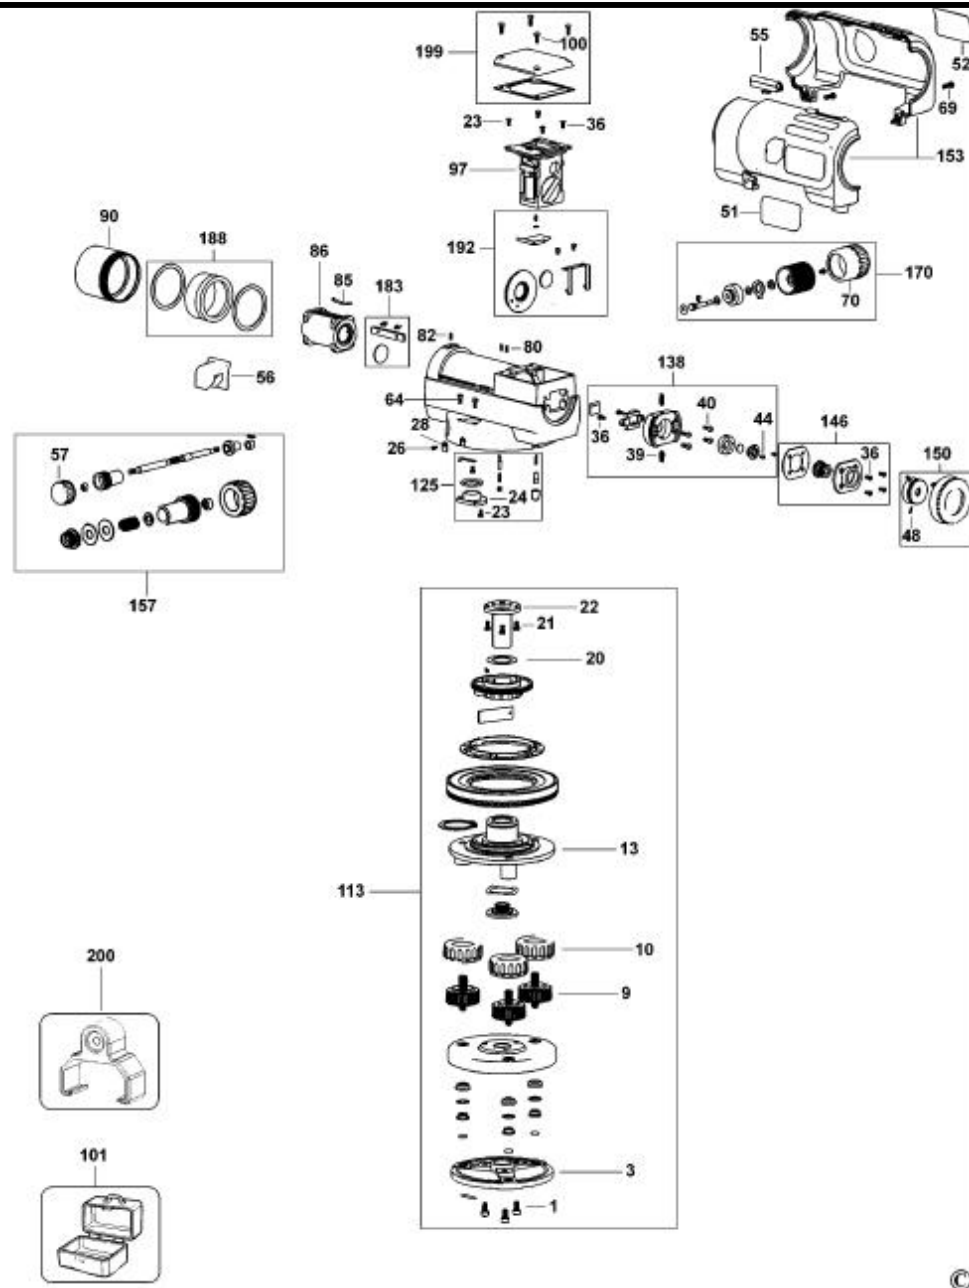

OPTICAL INSTRUMENT

DW096

TYPE 1

E14358.tif