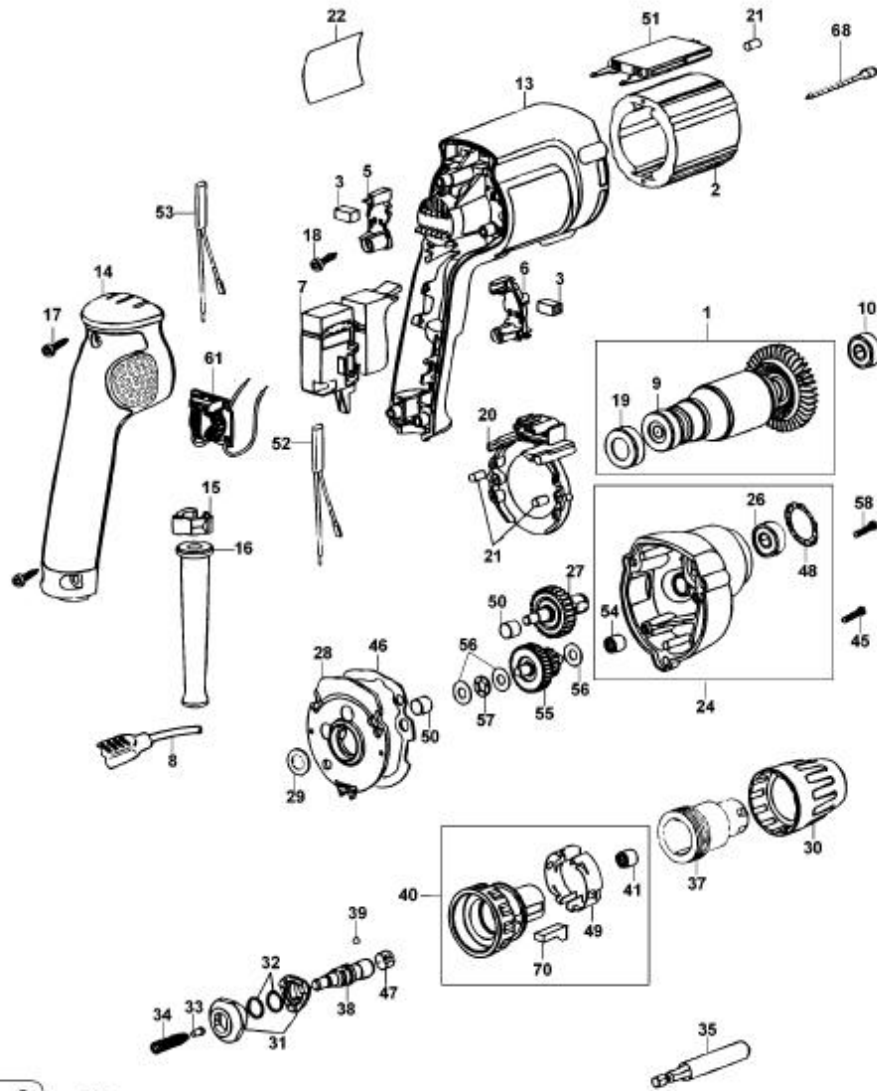

SCREWDRIVER

DW264K

TYPE 1

E13198.tif