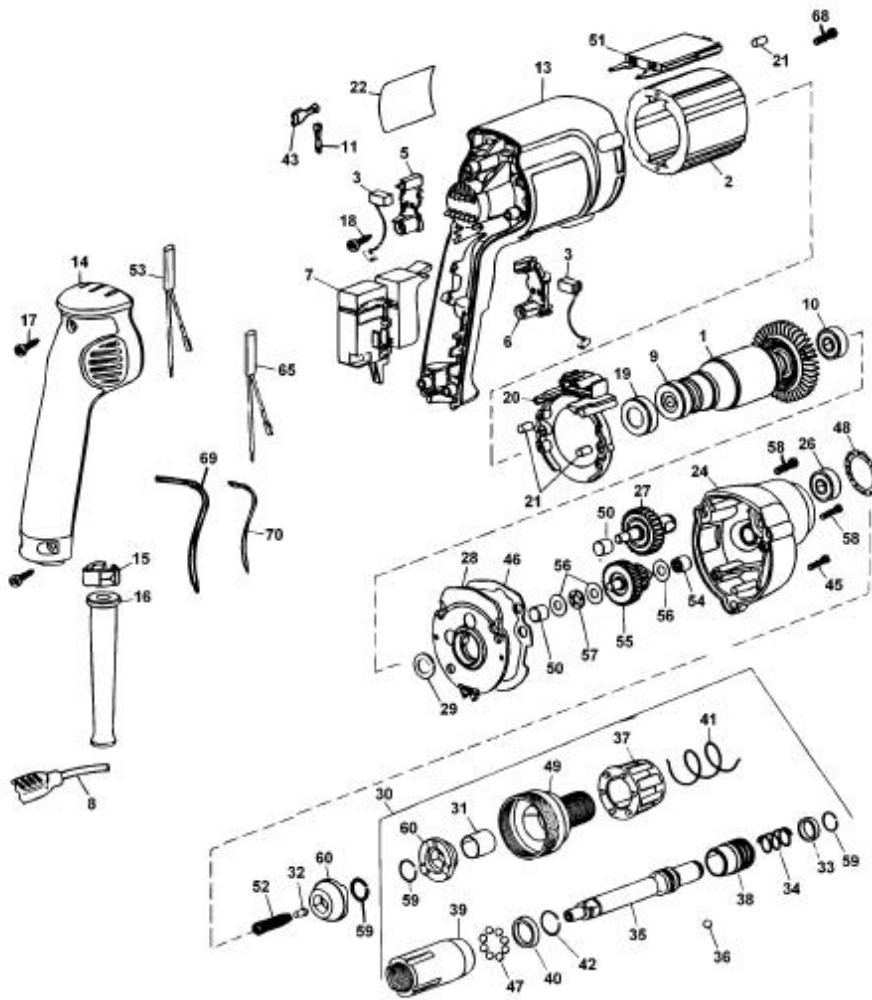

SCREWDRIVER

DW269K

TYPE 1

E12701.tif