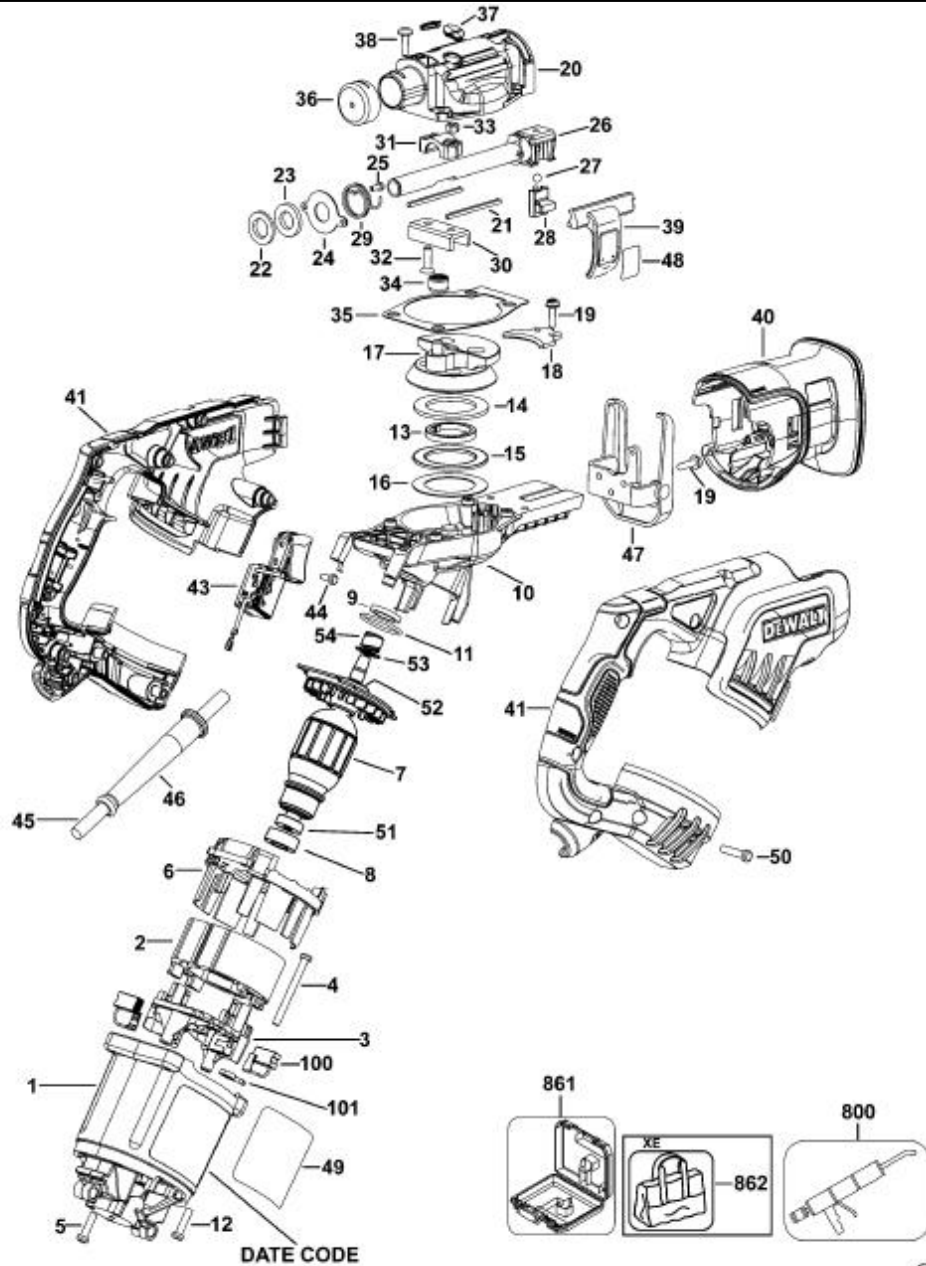

# RECIPROCATING SAW

# DWE357

# TYPE 1

E16641.tif